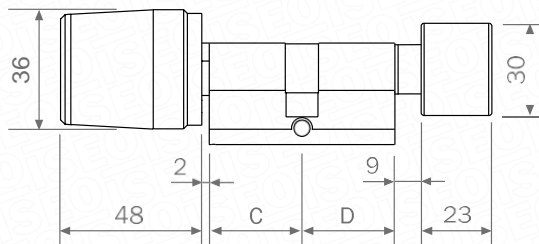

ISEO®

TECHNISCHE SPECIFICATIES:

- **Multistandard RFID lezer** op 13,56 MHz ISO 14443 A/B
- **Gepatenteerd systeem** voor activatie slot, dit wordt gedaan door RFID kaart of telefoon om het stroomverbruik te minimaliseren.
- **Communicatie met sloten:**
  - Bluetooth
  - RFID Near Field Magnetic communication
- **Real Time tijd/datum**
- **batterij:**
  - ER17335M 3.6V 2/3 AA size
  - Batterij vervangen vanuit de buitenkant wanneer de deur gesloten is.
- **Batterij levensduur:**
  - tot 5 jaar (*)
  - tot 50.000 openingen (*)
- **Signalen:**
  - Visueel rood en groen op 360 ring
  - Acoustische buzzer
- **Metalen finishes:**
  - Inox
  - Polished Inox
  - Satin Brass
  - Polished brass
- **Plastic kleuren:**
  - Glossy black
  - Glossy white
  - Speciale kleuren en logo print op aanvraag.
- **Cilinder:**
  - Europrofiel cilinder (EN 1303, DIN 18252)
- **Electronische knop dimensies:**
  - External diameter van 36mm tot 39mm
  - Lengte 46mm
- **Mechanische knop "Standard" dimensies:**
  - External diameter 30mm
  - Lengte 31mm

(*) Ligt aan gebruik en omgeving.